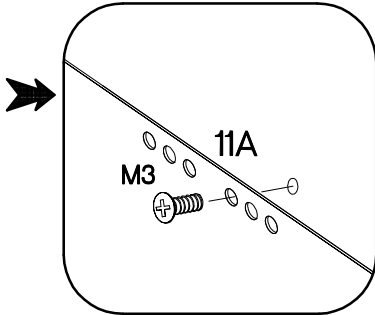

60 DKS-2100 1F 3S

FRONT

Ersatzteil Nummer	Dimension
KUH.70782	1280x596x16
KUH.70779	140x596x16
KUH.70780 x2	283x596x16
KUH.90137 x3	442x492x16
KUH.90140	480x70x16
KUH.90142 x2	480x148x16

11A	11C	11B
3	3	2
P5	P11	M4x22mm
20	12	

11D	11E	11F	11G	11H	M3	P1
1	6	4	6	4	12	12

ISM-KUH-01207

1

 11B	 11C	 11E	 11F	 11H	 P11 +3.0x16mm	 P5 +3.5x13mm	 11G
2	2	4	4	4	8	16	4

x2

11D	11C	11E	P11	P5	11G
1	1	2	4	8	2

 11A 3	 +6.3x13mm M3 12	 +4.0x16mm P1 12
--	--	--

KUH.70780

KUH.70780

KUH.70780

5

 †35/0mm HG 3	 †3.5x13mm P5 6
---	---

6

M4x22mm

U