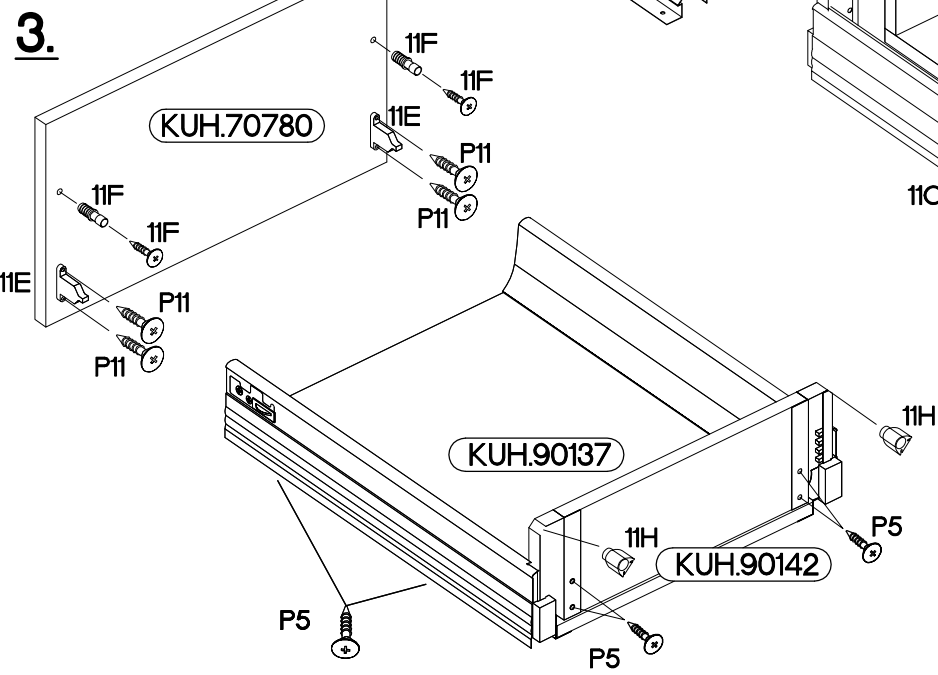

1

 11B	 11C	 11E	 11F	 11H	 P11 +3.0x16mm	 P5 +3.5x13mm	 11G
2	2	4	4	4	8	16	4

x2