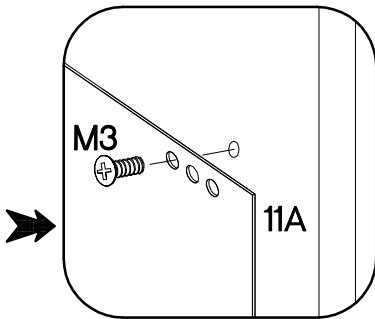

60 DKS-2100 1F 3S

FRONT

Ersatzteil Nummer	Dimension
KUH.70782	1280x596x16
KUH.70779	140x596x16
KUH.70780 x2	283x596x16
KUH.90137 x3	442x492x16
KUH.90140	480x70x16
KUH.90142 x2	480x148x16

11A	11C	11B
3	3	2
P5	P11	M4x22mm
20	12	

11D	11E	11F	11G	11H	M3	P1
1	6	4	6	4	12	12

ISM-KUH-01207

1

 11B	 11C	 11E	 11F	 11H	 P11 +3.0x16mm	 P5 +3.5x13mm	 11G
2	2	4	4	4	8	16	4

x2

11D	11C	11E	P11	P5	11G
1	1	2	4	8	2

 11A 3	 +6.3x13mm M3 12	 +4.0x16mm P1 12
--	--	--

KUH.70780

KUH.70780

KUH.70780

5

 †35/0mm HG 3	 †3.5x13mm P5 6
---	---

6

M4x22mm

U