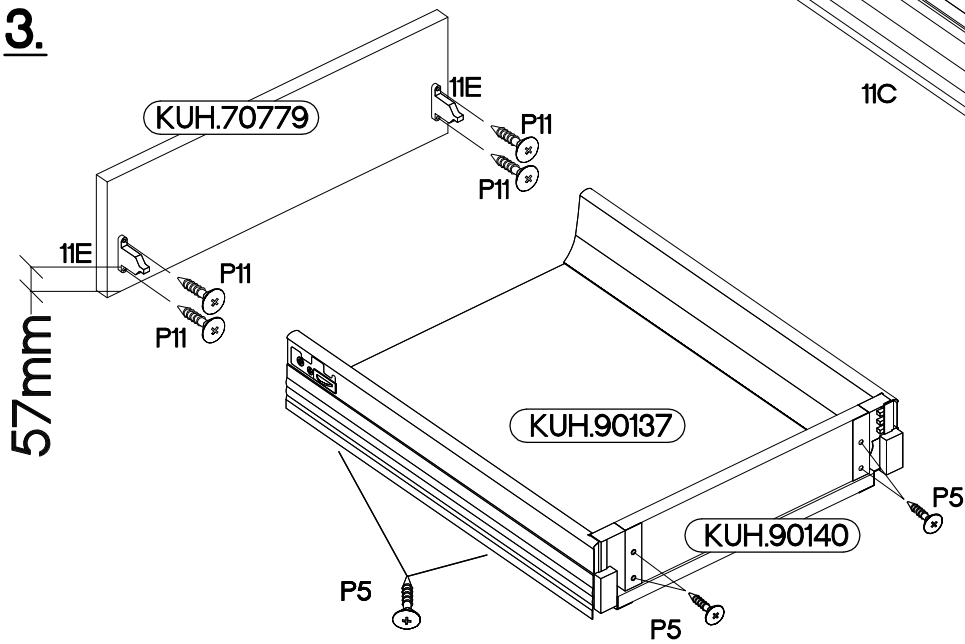

60 DKS-2100 1F 3S

FRONT

Ersatzteil Nummer	Dimension
KUH.70782	1280x596x16
KUH.70779	140x596x16
KUH.70780 x2	283x596x16
KUH.90137 x3	442x492x16
KUH.90140	480x70x16
KUH.90142 x2	480x148x16

11A	11C	11B
3	3	2
P5	P11	M4x22mm
20	12	

11D	11E	11F	11G	11H	M3	P1
1	6	4	6	4	12	12

ISM-KUH-01207

1

 11B	 11C	 11E	 11F	 11H	 P11 +3.0x16mm	 P5 +3.5x13mm	 11G
2	2	4	4	4	8	16	4

x2

11D	11C	11E	P11	P5	11G
1	1	2	4	8	2

 11A 3	 +6.3x13mm M3 12	 +4.0x16mm P1 12
--	--	--

KUH.70780

KUH.70780

KUH.70780

5

 †35/0mm HG 3	 †3.5x13mm P5 6
---	---

6

M4x22mm

U